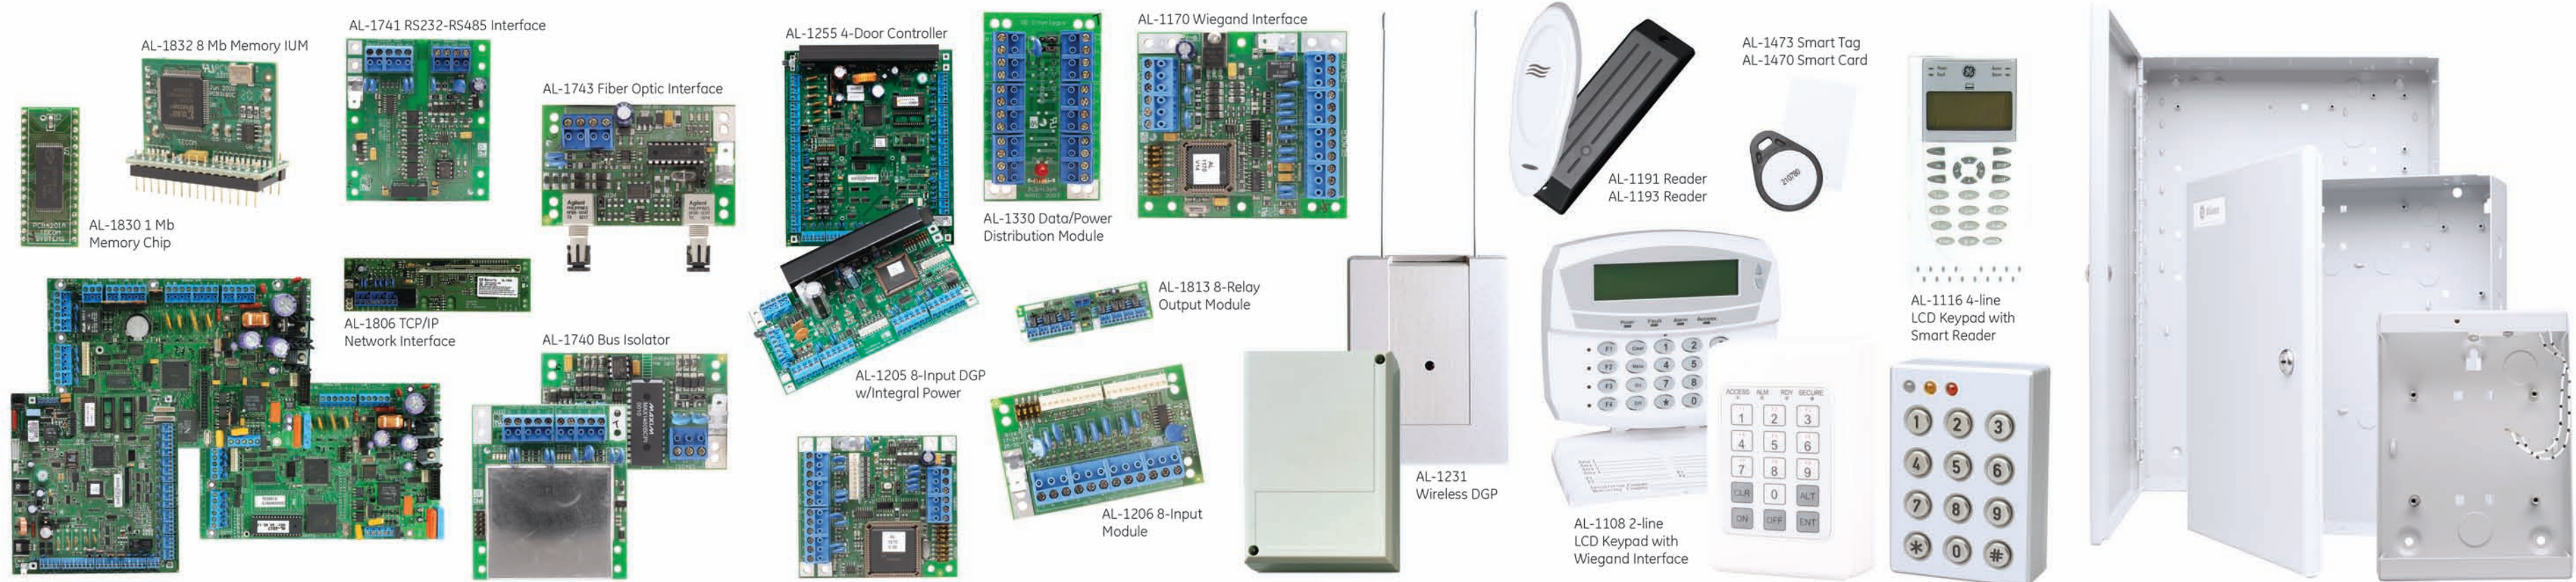

AL-4017, AL-3017, and AL-2017 System Control Panels

AL-1801 PC Printer Interface

AL-1210 8-Input DGP

AL-1291 Point ID DGP

AL-1150 Indoor Pinpad

AL-1151 Outdoor Pinpad

AL-1682, AL-1684, and AL-1685 Metal Enclosures

System Software

- [AL-ENTR-v2.0](#)
  - Alliance Enterprise software
- [AL-PROF-v2.0](#)
  - Alliance Professional software
- [AL-ENTR-PHOTO](#)
  - Alliance Enterprise photo ID badging license

System Control Panels

- [AL-2017](#)
  - System control panel
  - 4 areas, 300mA
- [AL-3017](#)
  - System control panel
  - 8 areas, 300mA
- [AL-4017](#)
  - System control panel
  - 16 areas, 1A
- [AL-4617](#)
  - System control panel
  - 16 areas, 3A

Data Gathering Panels

- [AL-1205](#)
  - 8-input DGP with integral power
- [AL-1210](#)
  - 8-input DGP
- [AL-1220](#)
  - 4-input DGP
- [AL-1231](#)
  - Wireless DGP
- [AL-1291](#)
  - Point ID DGP
- [AL-1255](#)
  - 4-door controller
- [AL-1256](#)
  - 4-door controller, 3A
- [AL-1265](#)
  - 4-elevator controller

Remote Arming Stations

- [AL-1103](#)
  - 2-line LCD keypad
- [AL-1108](#)
  - 2-line LCD keypad with Wiegand interface
- [AL-1111](#)
  - 4-line LCD keypad
- [AL-1116](#)
  - 4-line LCD keypad with smart reader
- [AL-1150](#)
  - Indoor Pinpad
- [AL-1151](#)
  - Outdoor pinpad (3 LEDs)
- [AL-1156](#)
  - Outdoor pinpad with magstripe
- [AL-1170](#)
  - Wiegand interface
- [AL-1191](#)
  - Smart reader
- [AL-1193](#)
  - Heavy duty smart reader
- [AL-1410](#)
  - Magstripe reader

Cards and Accessories

- [AL-1623](#)
  - Smart card programmer
- [AL-1668](#)
  - Smart reader square snap-on cover
- [AL-1440](#)
  - 50-pack HID ProxCard II access cards
- [AL-1450](#)
  - 50-pack smart cards, clamshell design
- [AL-1470](#)
  - Slimline, printable smart card
- [AL-1473](#)
  - Smart tag
- [AL-1472](#)
  - Smart card with magstripe

Memory Expanders

- [AL-1830](#)
  - 1Mb memory chip
- [AL-1831](#)
  - 4Mb memory IUM
- [AL-1832](#)
  - 8Mb memory IUM

Input/Output Expansion Modules

- [AL-1206](#)
  - 8-zone input module
- [AL-1813](#)
  - 8-relay output module
- [AL-1810](#)
  - 4-relay output module
- [AL-1812](#)
  - 4-relay pack for smart readers

Communications

- [AL-1806](#)
  - TCP/IP network interface
- [AL-1801](#)
  - RS232 computer printer interface
- [AL-1330](#)
  - Data/Power distribution
- [AL-1740](#)
  - System bus isolator repeater
- [AL-1741](#)
  - RS232-RS485 interface
- [AL-1743](#)
  - Fiber optic interface

System Accessories

- [AL-1684](#)
  - Medium-sized metal enclosure
- [AL-1682](#)
  - Large-sized metal enclosure
- [AL-1685](#)
  - Small metal enclosure
- [AL-1680](#)
  - Large metal enclosure, UL safe and vault
- [AL-1645](#)
  - Small plastic enclosure
- [AL-1686](#)
  - Metal battery box
- [AL-1690](#)
  - 24V, 100VA transformer (class I)
- [AL-1691](#)
  - 24V, 50VA transformer (class II)
- [AL-1692](#)
  - 16.5V, 50VA transformer (class I)
- [AL-1672](#)
  - 18V, 100VA transformer (class I)

System Kits

- [AL-SYS-A](#)
  - AL-4017 kit
- [AL-SYS-B](#)
  - Door control kit
- [AL-SYS-C](#)
  - DGP zone expansion kit
- [AL-SYS-D](#)
  - AL-4617 kit
- [AL-SYS-E](#)
  - AL-3017 kit
- [AL-SYS-F](#)
  - AL-2017 kit
- [AL-SYS-G](#)
  - Intelligent door kit